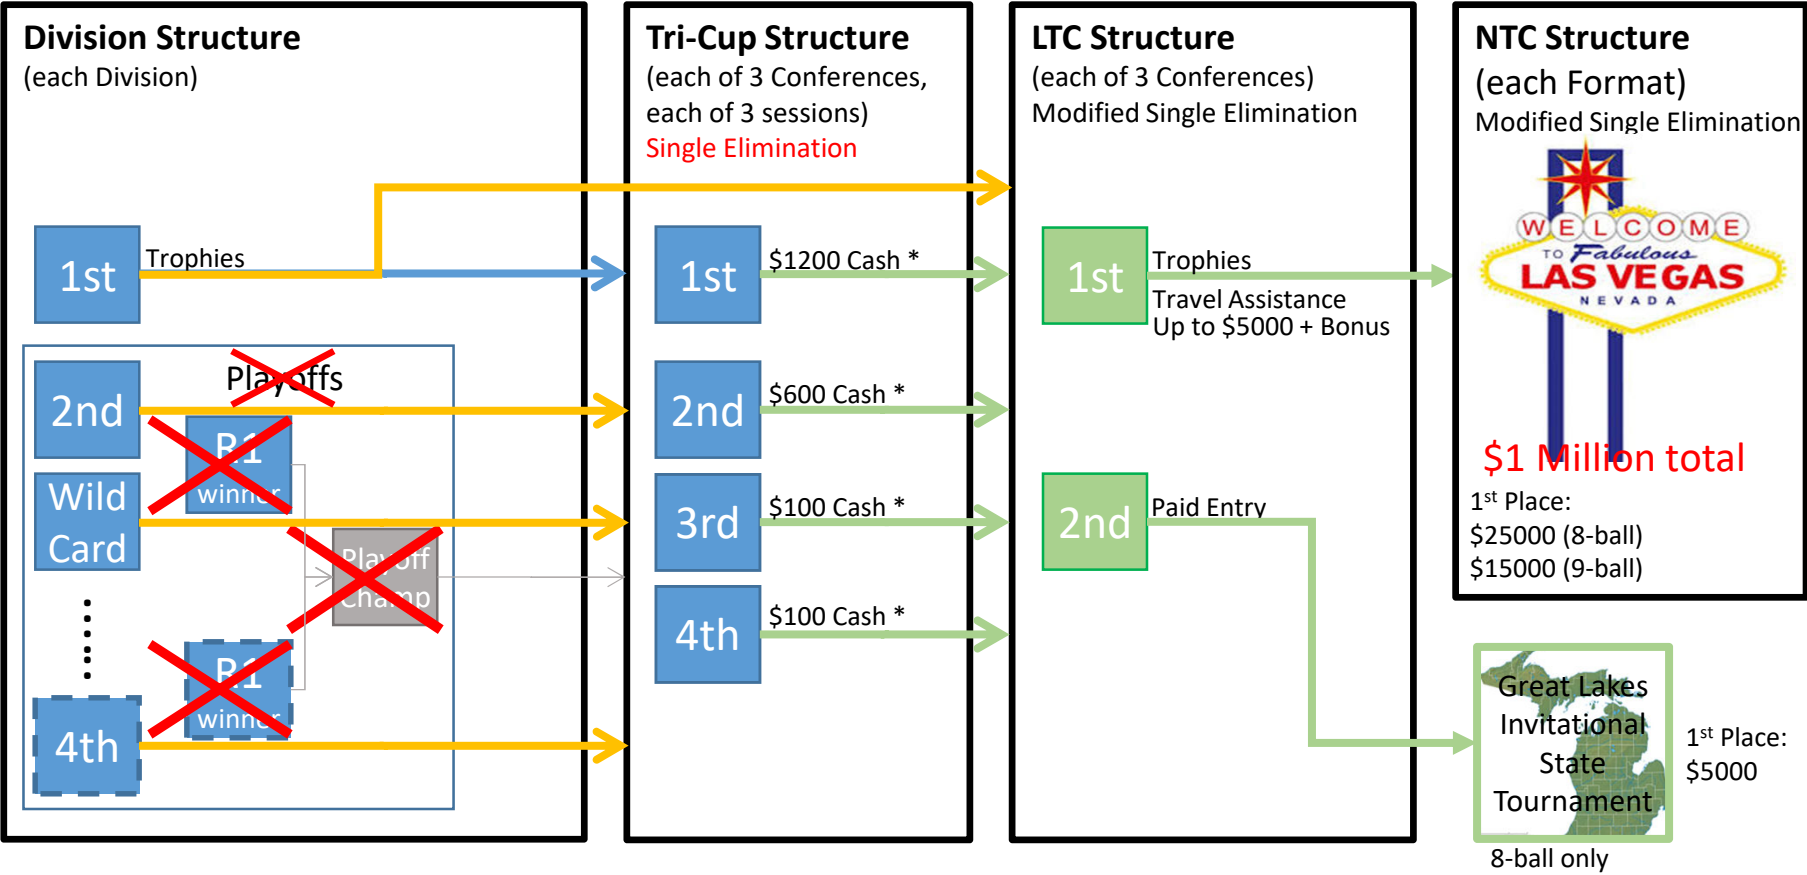

Road To Vegas – Teams

(Fall & Spring Structured Incentive)

1st Place goes directly to LTC
 Round 1 Playoff Winners go to Tri-Cup

* Based on number of teams playing in the regular session

Road To Vegas – Teams

(Summer Structured Incentive)

- 1st Place goes to Fall Tri-Cup
- 1st Place goes directly to LTC
- All Teams go to Summer Tri-Cup

* Based on number of teams playing in the regular session

Road To Vegas – Teams

(Standard Structure)

For Reference

* Based on number of teams playing in the regular session