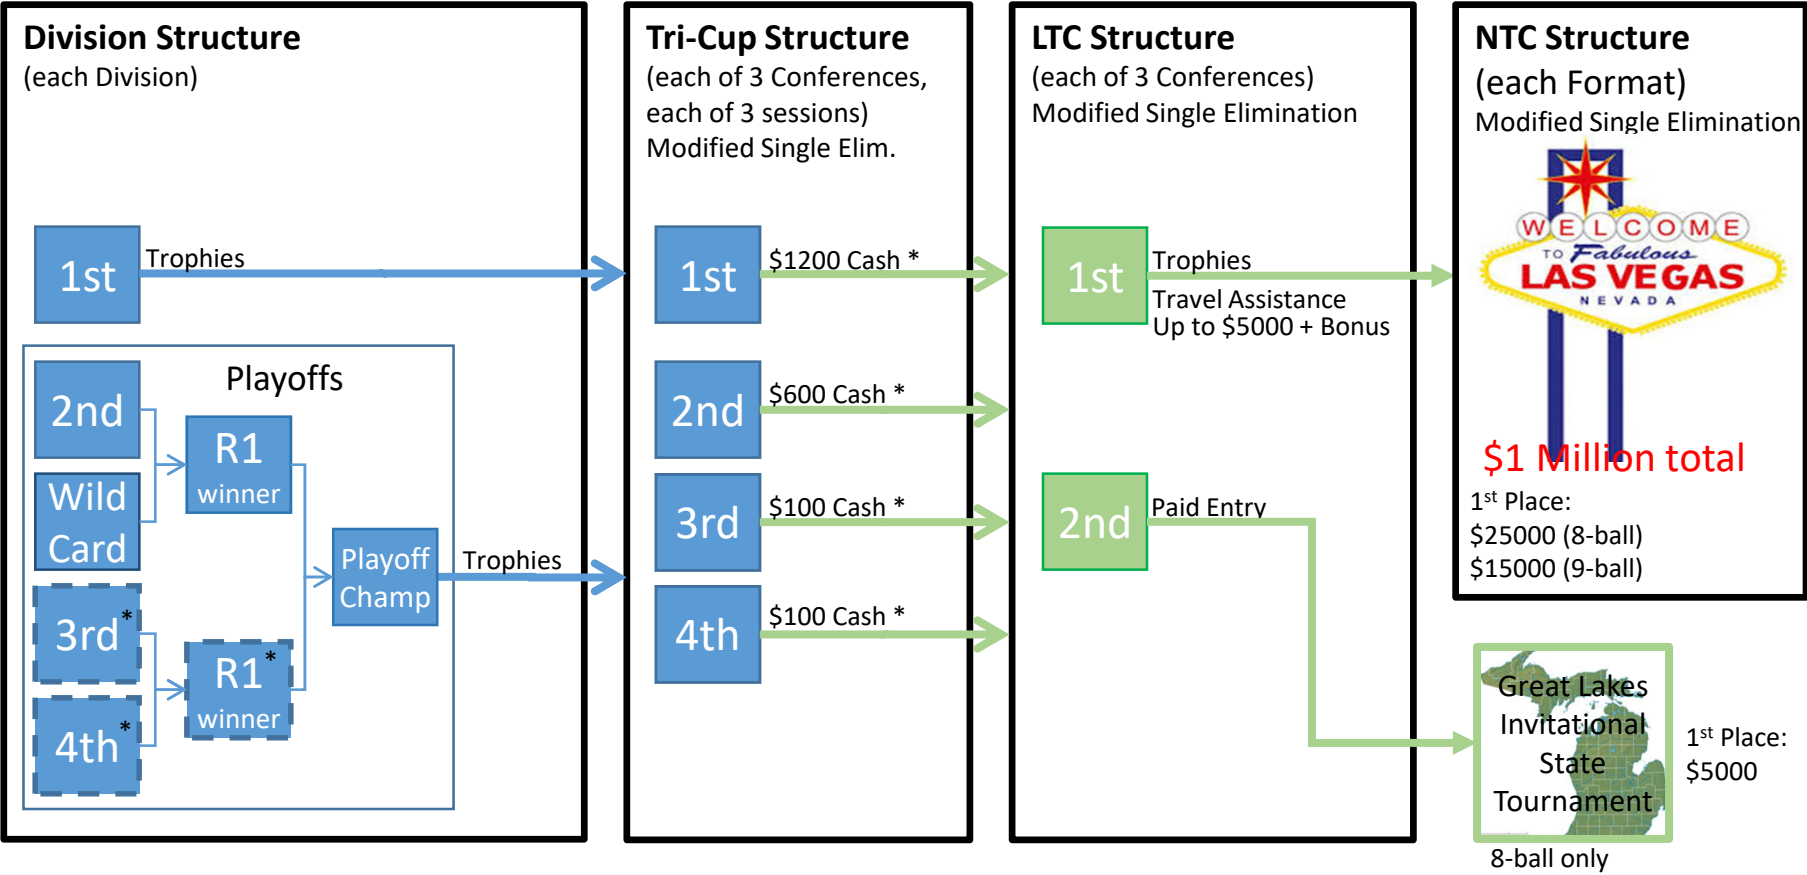

Road To Vegas – Teams

(Fall & Spring Structured Incentive)

1st Place goes directly to LTC
 Round 1 Playoff Winners go to Tri-Cup

* Based on number of teams playing in the regular session

Road To Vegas – Teams

(Summer Structured Incentive)

- 1st Place goes to Fall Tri-Cup
- 1st Place goes directly to LTC
- All Teams go to Summer Tri-Cup

* Based on number of teams playing in the regular session

Road To Vegas – Teams

(Standard Structure)

For Reference

* Based on number of teams playing in the regular session