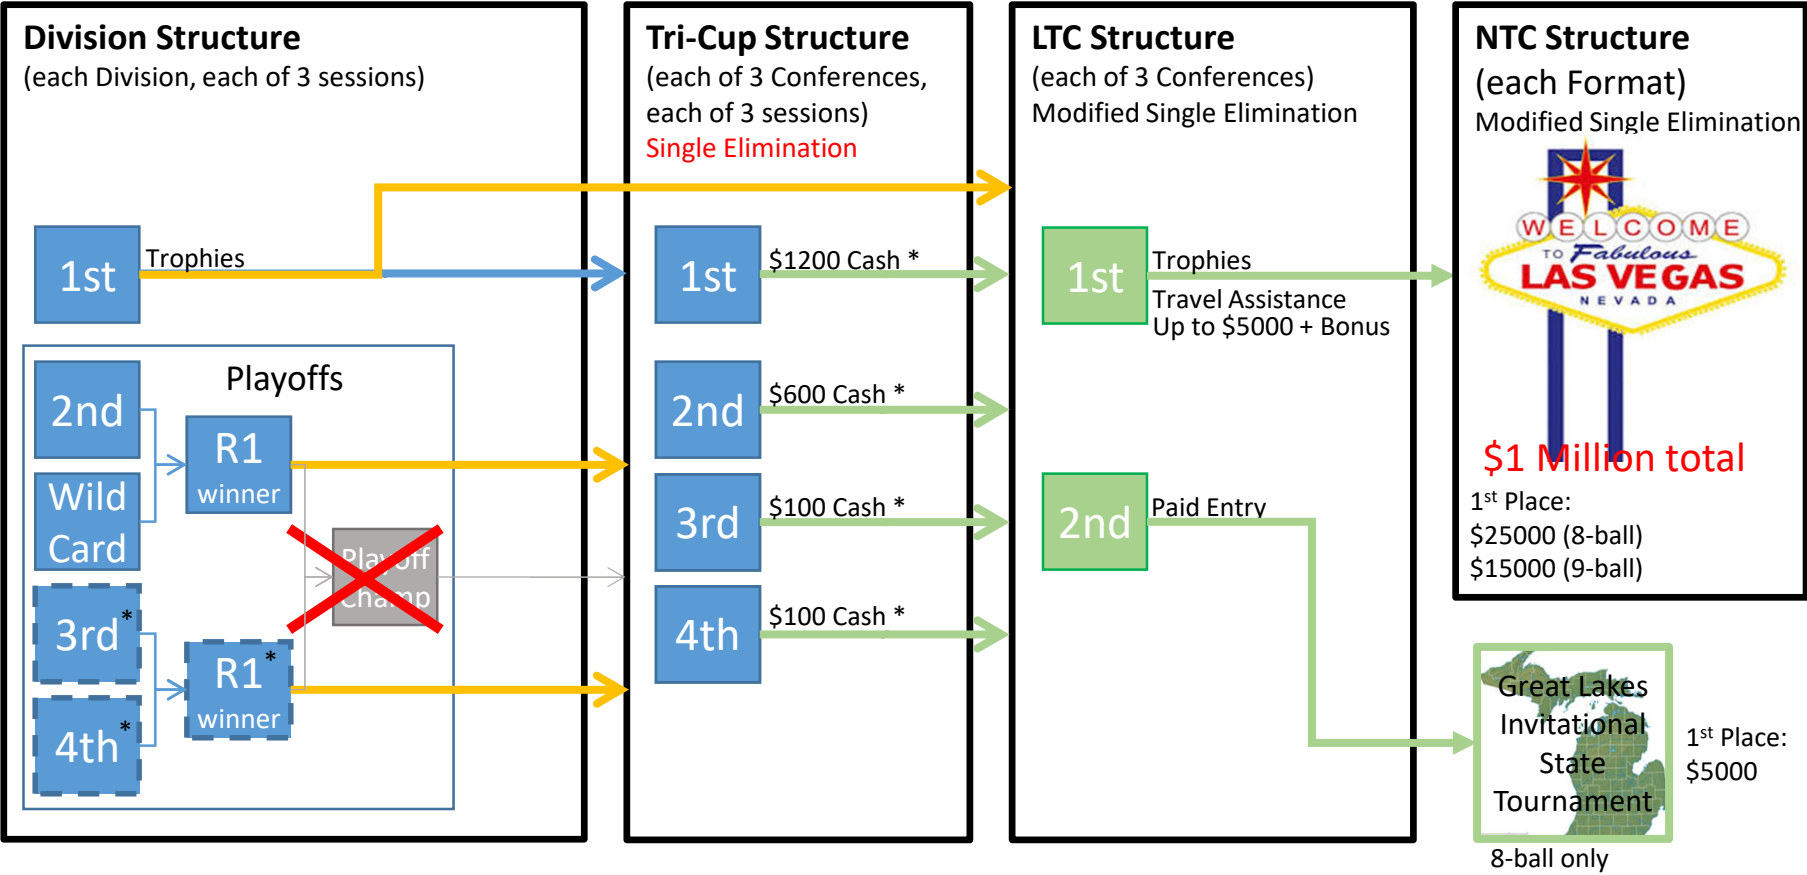

Road To Vegas – Teams

(Fall & Spring Structured Incentive)

1st Place goes directly to LTC
 Round 1 Playoff Winners go to Tri-Cup

* Based on number of teams playing in the regular session

Road To Vegas – Teams

(Summer Structured Incentive)

- 1st Place goes to Fall Tri-Cup
- 1st Place goes directly to LTC
- All Teams go to Summer Tri-Cup

* Based on number of teams playing in the regular session

Road To Vegas – Teams

(Standard Structure)

For Reference

* Based on number of teams playing in the regular session